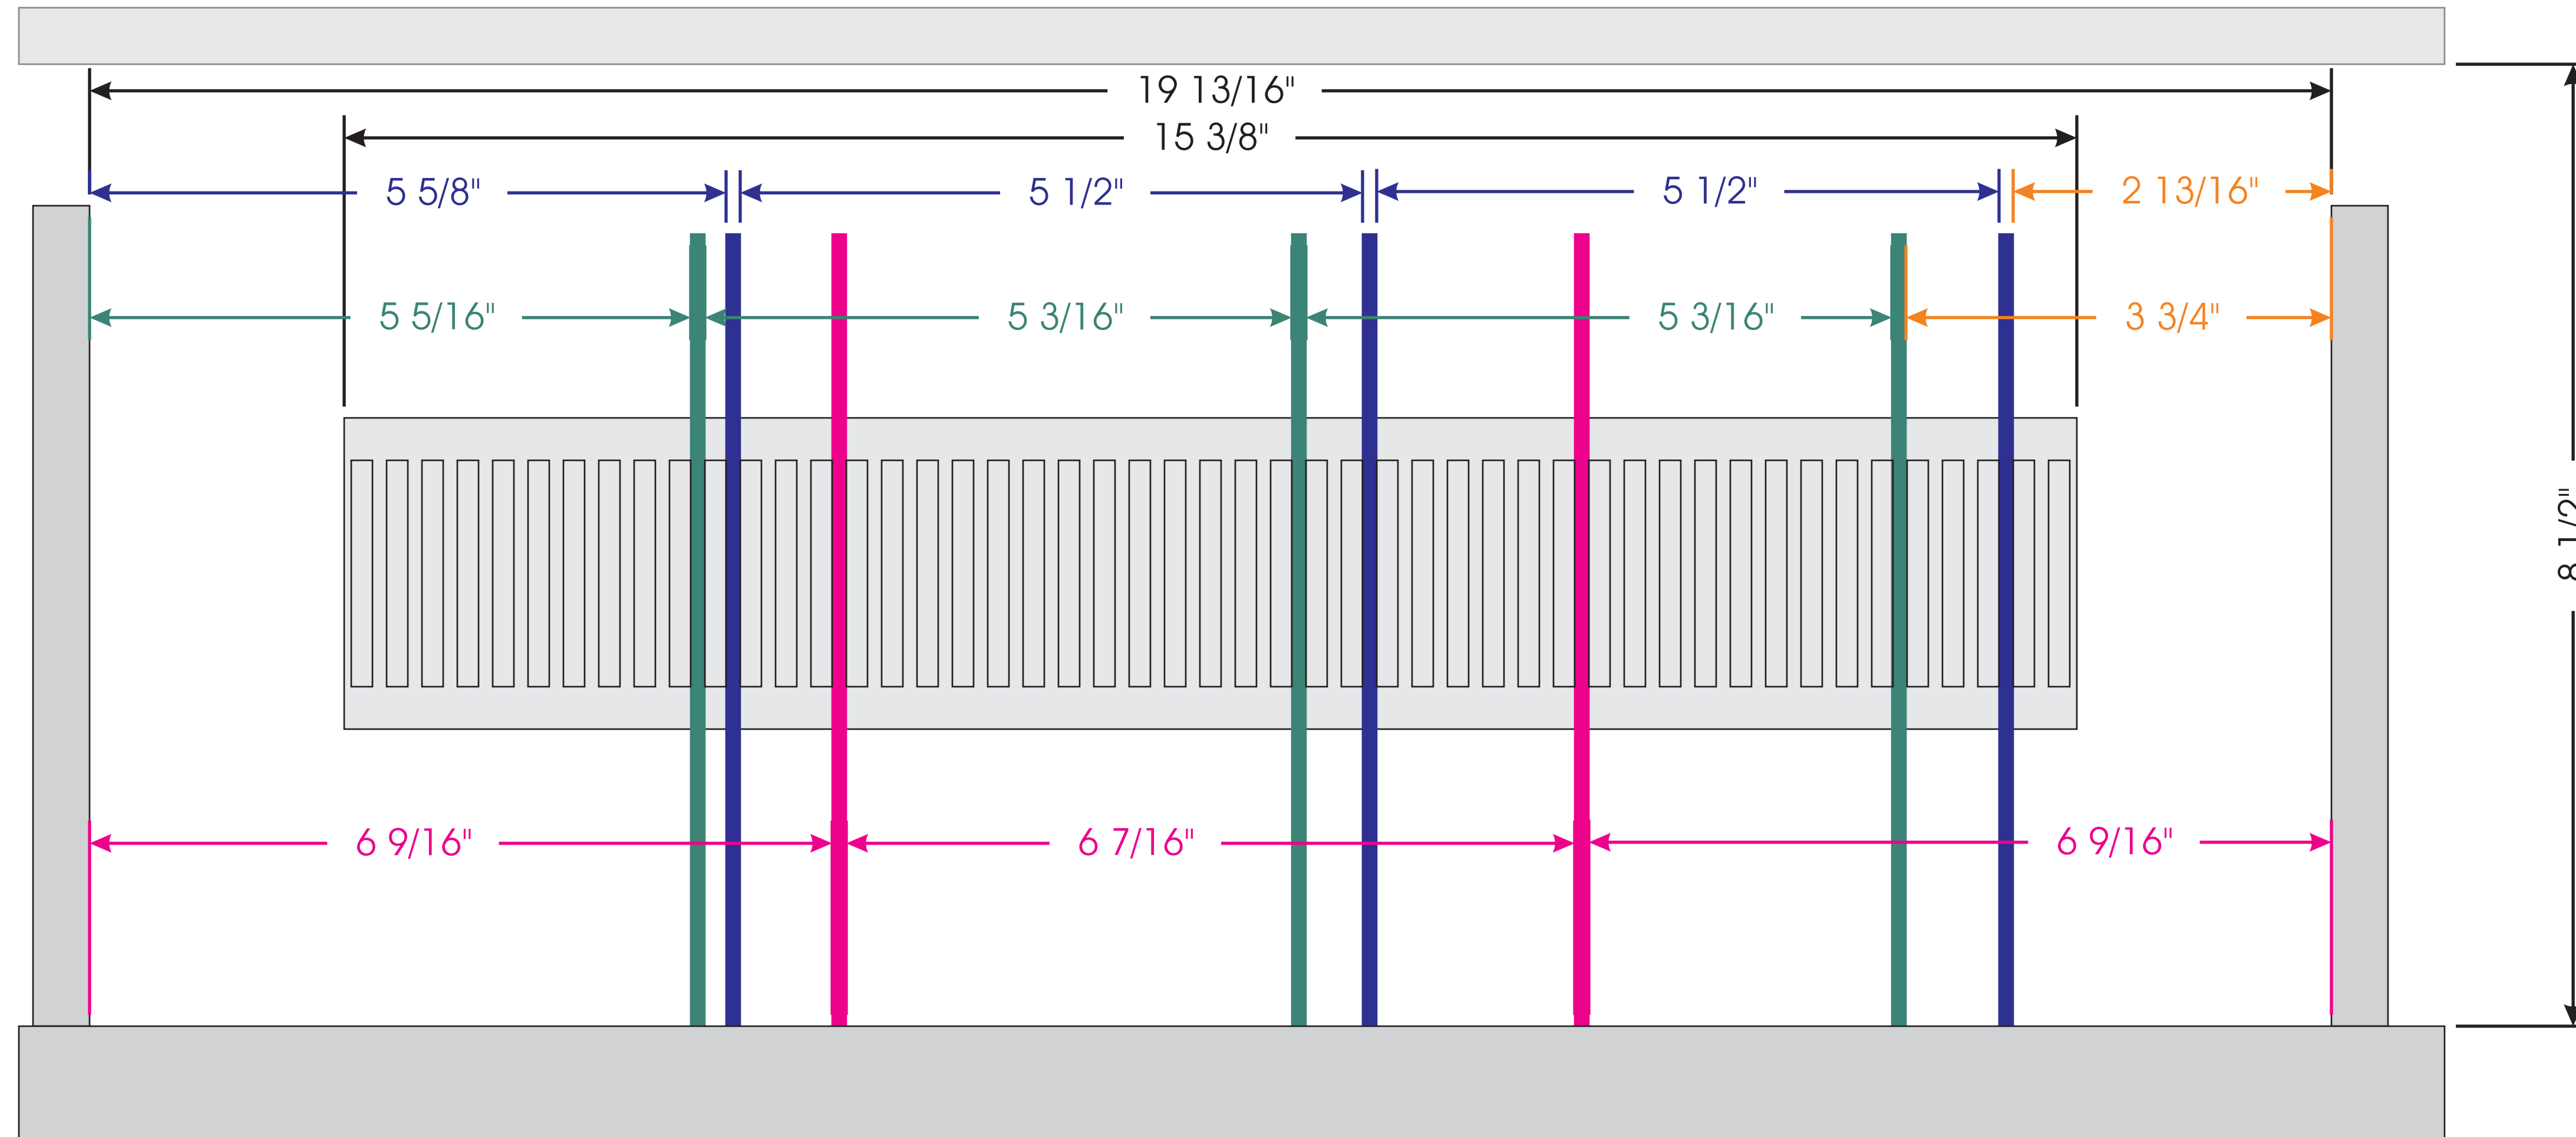

## Drawer inside Dimensions

### Suggested Row Divider Positions:

- HiDef Pro Sleeves
- CD Pro, DVD2, Video CD, Classic, Data Sleeves or CD Jewel Cases
- Standard Blu-ray or HD-DVD Cases

Left-over space: Put sleeves or cases sideways to utilize